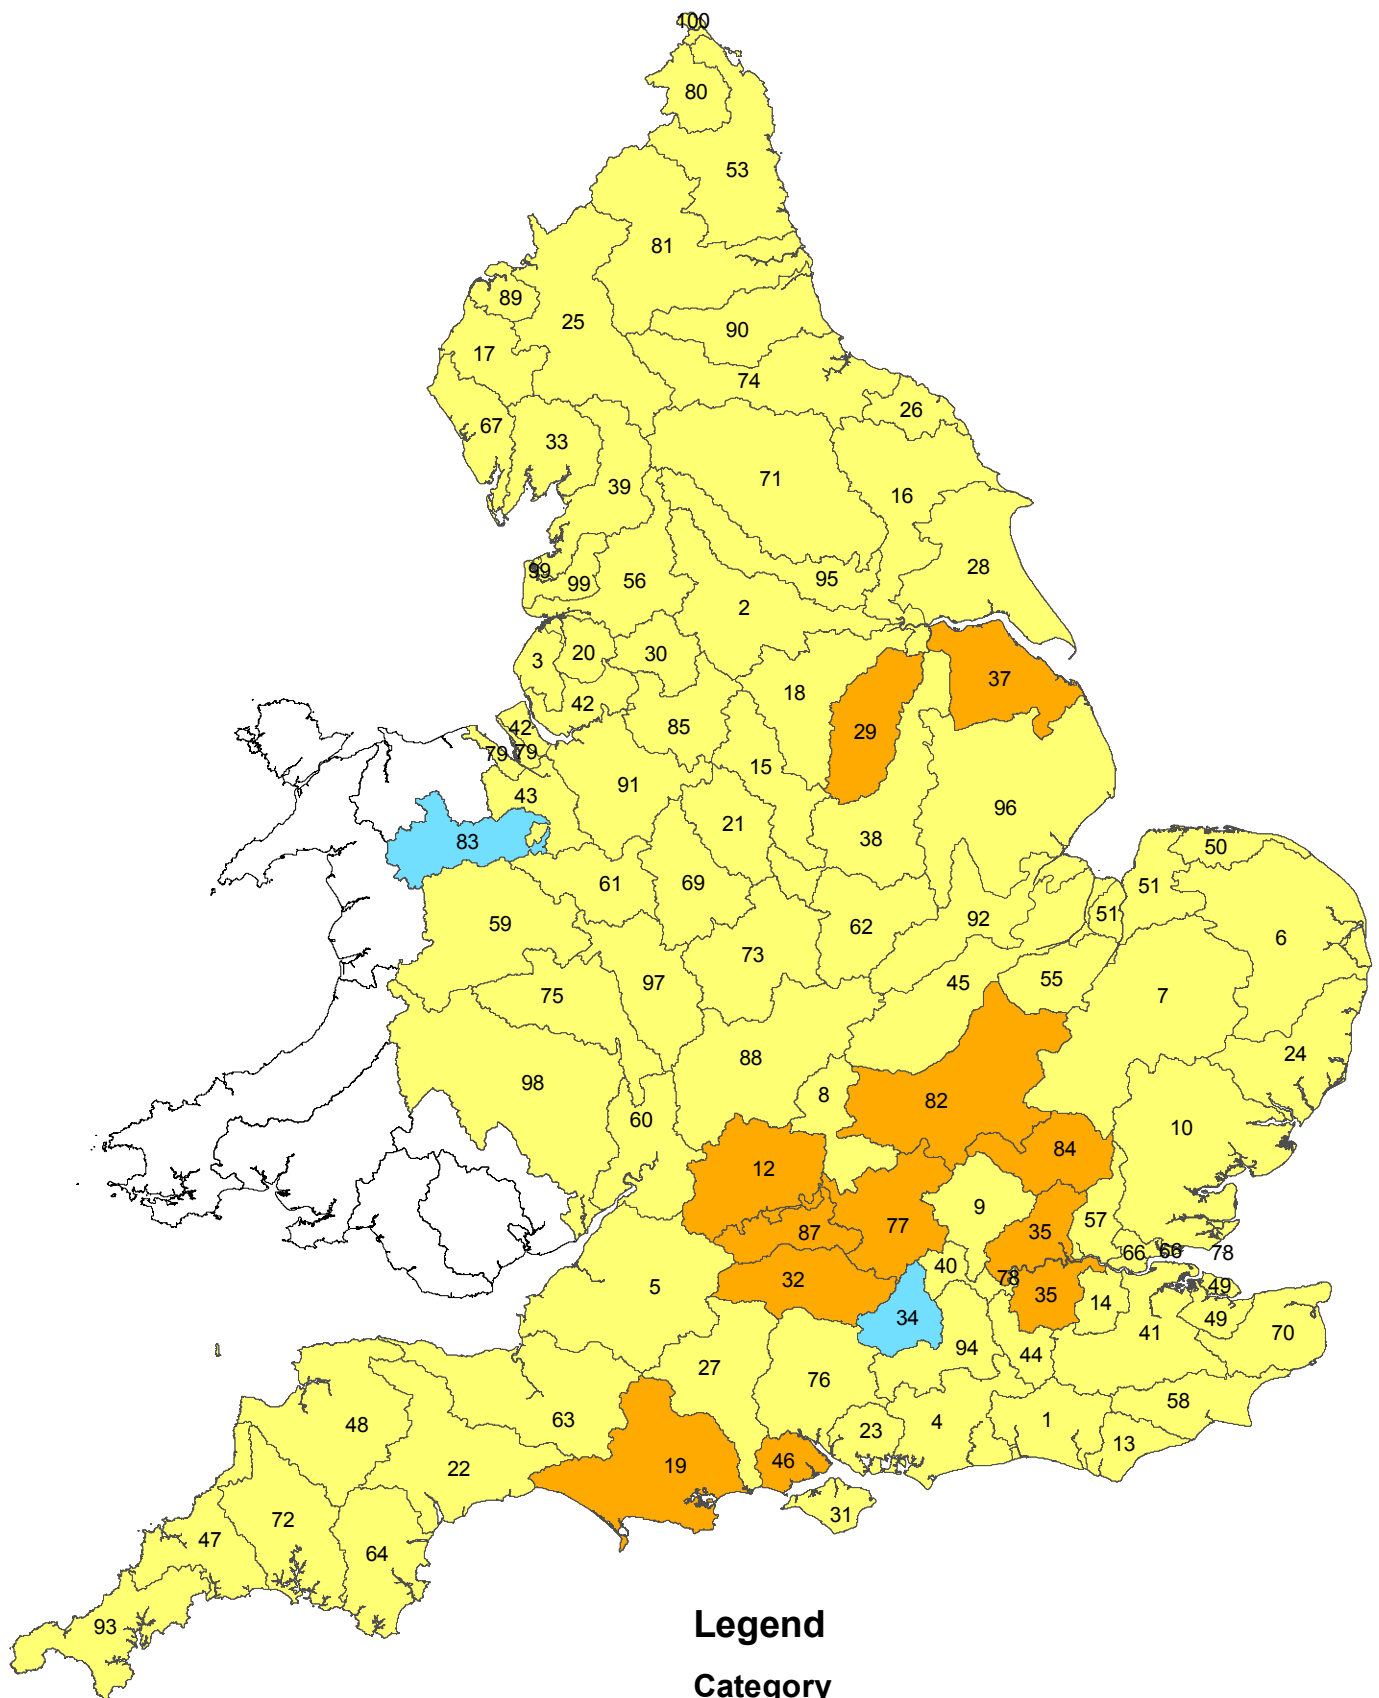

Catchment Partnerships in Operation

0 20 40 80 Kilometres

Legend

Category

- No group yet established
- Group/groups working at sub catchment scale
- Group working at whole catchment scale

Key to Management Catchment ID

ID	Management Catchment	Catchment partnership	Sub/whole catchment	Sub catchment name	RBD	Category	Joint Host	Organisation (s)
1	Adur & Ouse	Yes	Whole		South East	England	Yes	Ouse and Adur Rivers Trust, Environment Agency
2	Aire and Calder	Yes	Whole		Humber	England	No	The Aire Rivers Trust
3	Alt/Crossens	Yes	Whole		North West	England	No	Healthy Waterways Trust
4	Arun & Western Streams	Yes	Whole		South East	England	No	Arun and Rother Rivers Trust
5	Bristol Avon & North Somerset Streams	Yes	Whole		Severn	England	Yes	Avon Wildlife Trust, Avon Frome Partnership
6	Broadland Rivers	Yes	Whole		Anglian	England	No	Norfolk Rivers Trust
7	Cam and Ely Ouse (including South Level)	Yes	Whole		Anglian	England	Yes	The Rivers Trust, Anglian Water
8	Cherwell	Yes	Whole		Thames	England	No	Berkshire, Buckinghamshire and Oxfordshire Wildlife Trust
9	Colne	Yes	Whole		Thames	England	Yes	Groundwork South & Chilterns Chalk Stream Project
10	Combined Essex	Yes	Whole		Anglian	England	No	Essex Wildlife Trust
12	Cotswolds	Yes	Sub	Upper Thames	Thames	England	Yes	Farming Wildlife and Advisory Group South West, Countryside and Community Research Institute
12	Cotswolds	Yes	Sub	Evenlode (Oxfordshire)	Thames	England	No	Oxfordshire Nature Conservation Forum
12	Cotswolds	Yes	Sub	Windrush	Thames	England	No	Berkshire, Buckinghamshire and Oxfordshire Wildlife Trust
13	Cuckmere & Pevensey Levels	Yes	Whole		South East	England	Yes	Sussex Wildlife Trust, South East Rivers Trust
14	Darent	Yes	Whole		Thames	England	Yes	The Wandle Trust operating as the South East Rivers Trust, Kent Countryside Management Partnerships
15	Derbyshire Derwent	Yes	Whole	Lower Derwent	Humber	England	No	Derbyshire Wildlife Trust
16	Derwent (Humber)	Yes	Whole		Humber	England	Yes	East Yorkshire Rivers Trust, Yorkshire Wildlife Trust
17	Derwent (NW)	Yes	Whole		North West	England	No	West Cumbria Rivers Trust
18	Don and Rother	Yes	Whole		Humber	England	Yes	Don Catchment Rivers Trust, Environment Agency
19	Dorset	Yes	Sub	Stour	South West	England	Yes	Dorest Wildlife Trust, Wessex Water
19	Dorset	Yes	Sub	Frome & Piddle	South West	England	No	Wessex Water
20	Douglas	Yes	Whole		North West	England	No	Groundwork Lancashire West and Wigan Ltd
21	Dove	Yes	Whole		Humber	England	No	The Trent Rivers Trust
22	East Devon	Yes	Whole		South West	England	Yes	Devon Wildlife Trust Westcountry Rivers Trust
23	East Hampshire	Yes	Whole		South East	England	No	Groundwork South (Solent)
24	East Suffolk	Yes	Whole		Anglian	England	Yes	The Rivers Trust, Essex and Suffolk Rivers Trust
25	Eden and Esk	Yes	Whole		Solway Tweed	England	Yes	Eden Rivers Trust, Galloway Fisheries Trust
26	Esk and Coast	Yes	Whole		Humber	England	Yes	Yorkshire Esk Rivers Trust, North York Moors National Park Authority
27	Hampshire Avon	Yes	Whole		South West	England	No	Wessex Chalk Stream and Rivers Trust
28	Hull and East Riding	Yes	Whole		Humber	England	Yes	Yorkshire Wildlife Trust, East Yorkshire Rivers Trust
29	Idle & Torne	Yes	Sub	Torne	Humber	England	No	Yorkshire Wildlife Trust
29	Idle & Torne	Yes	Sub	Idle	Humber	England	No	Nottinghamshire Wildlife Trust
30	Irwell	Yes	Whole		North West	England	No	Groundwork Manchester, Salford, Stockport, Tameside and Trafford